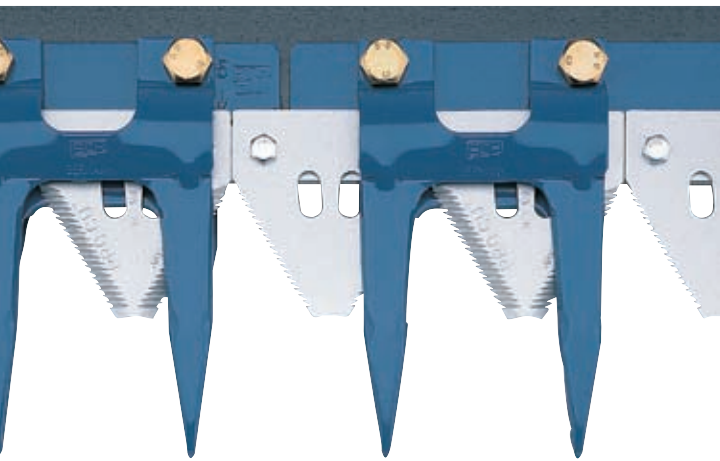

CUTTING SYSTEM

EASY CUT

Superior strength
Long wear life
Low maintenance
Minimal shipping costs

The Schumacher cutting system features low maintenance, superior strength, high cutting performance, easy way of shipping and assembly.

The combination of high quality components like the guard, the PRO CUT section, sectionalized knife assemblies and guiding roll/spacerbars make this possible.

PRO CUT section

Sectional knife

Guard

Guiding roll